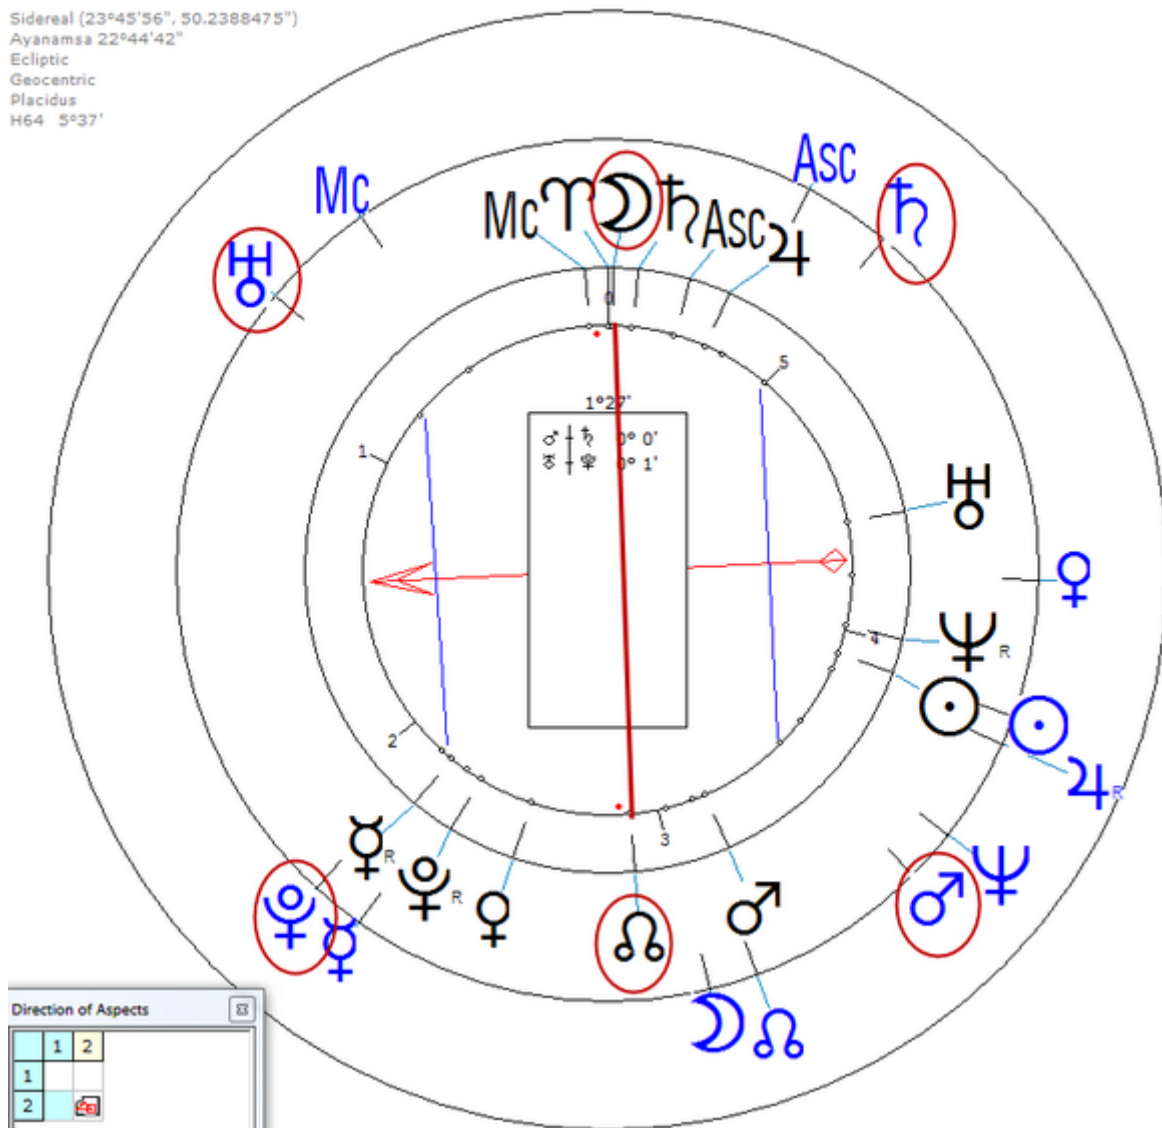

Lemaire, Philippe

14 March 1927 at 11:45 (= 11:45 AM)Moussy le Neuf, France, 49n04, 2e36

French actor.

<https://www.astro.com/astro-databank/Lemaire,_Philippe>

Death by Suicide 15 March 2004 in Paris.

Solar Return (Harmonic 64)

Solar ♁/♀ = Solar ♂/♃ = ☽_n/♁_n

Lemaire, Philippe
14 March 1927 Mon 11:45 (GMT) 49n04 2e36
Moussy le Neuf, France

Sidereal (23°45'56", 50.2388475")
Ayanamsa 22°44'42"
Ecliptic
Geocentric
Placidus
H64 5°37'